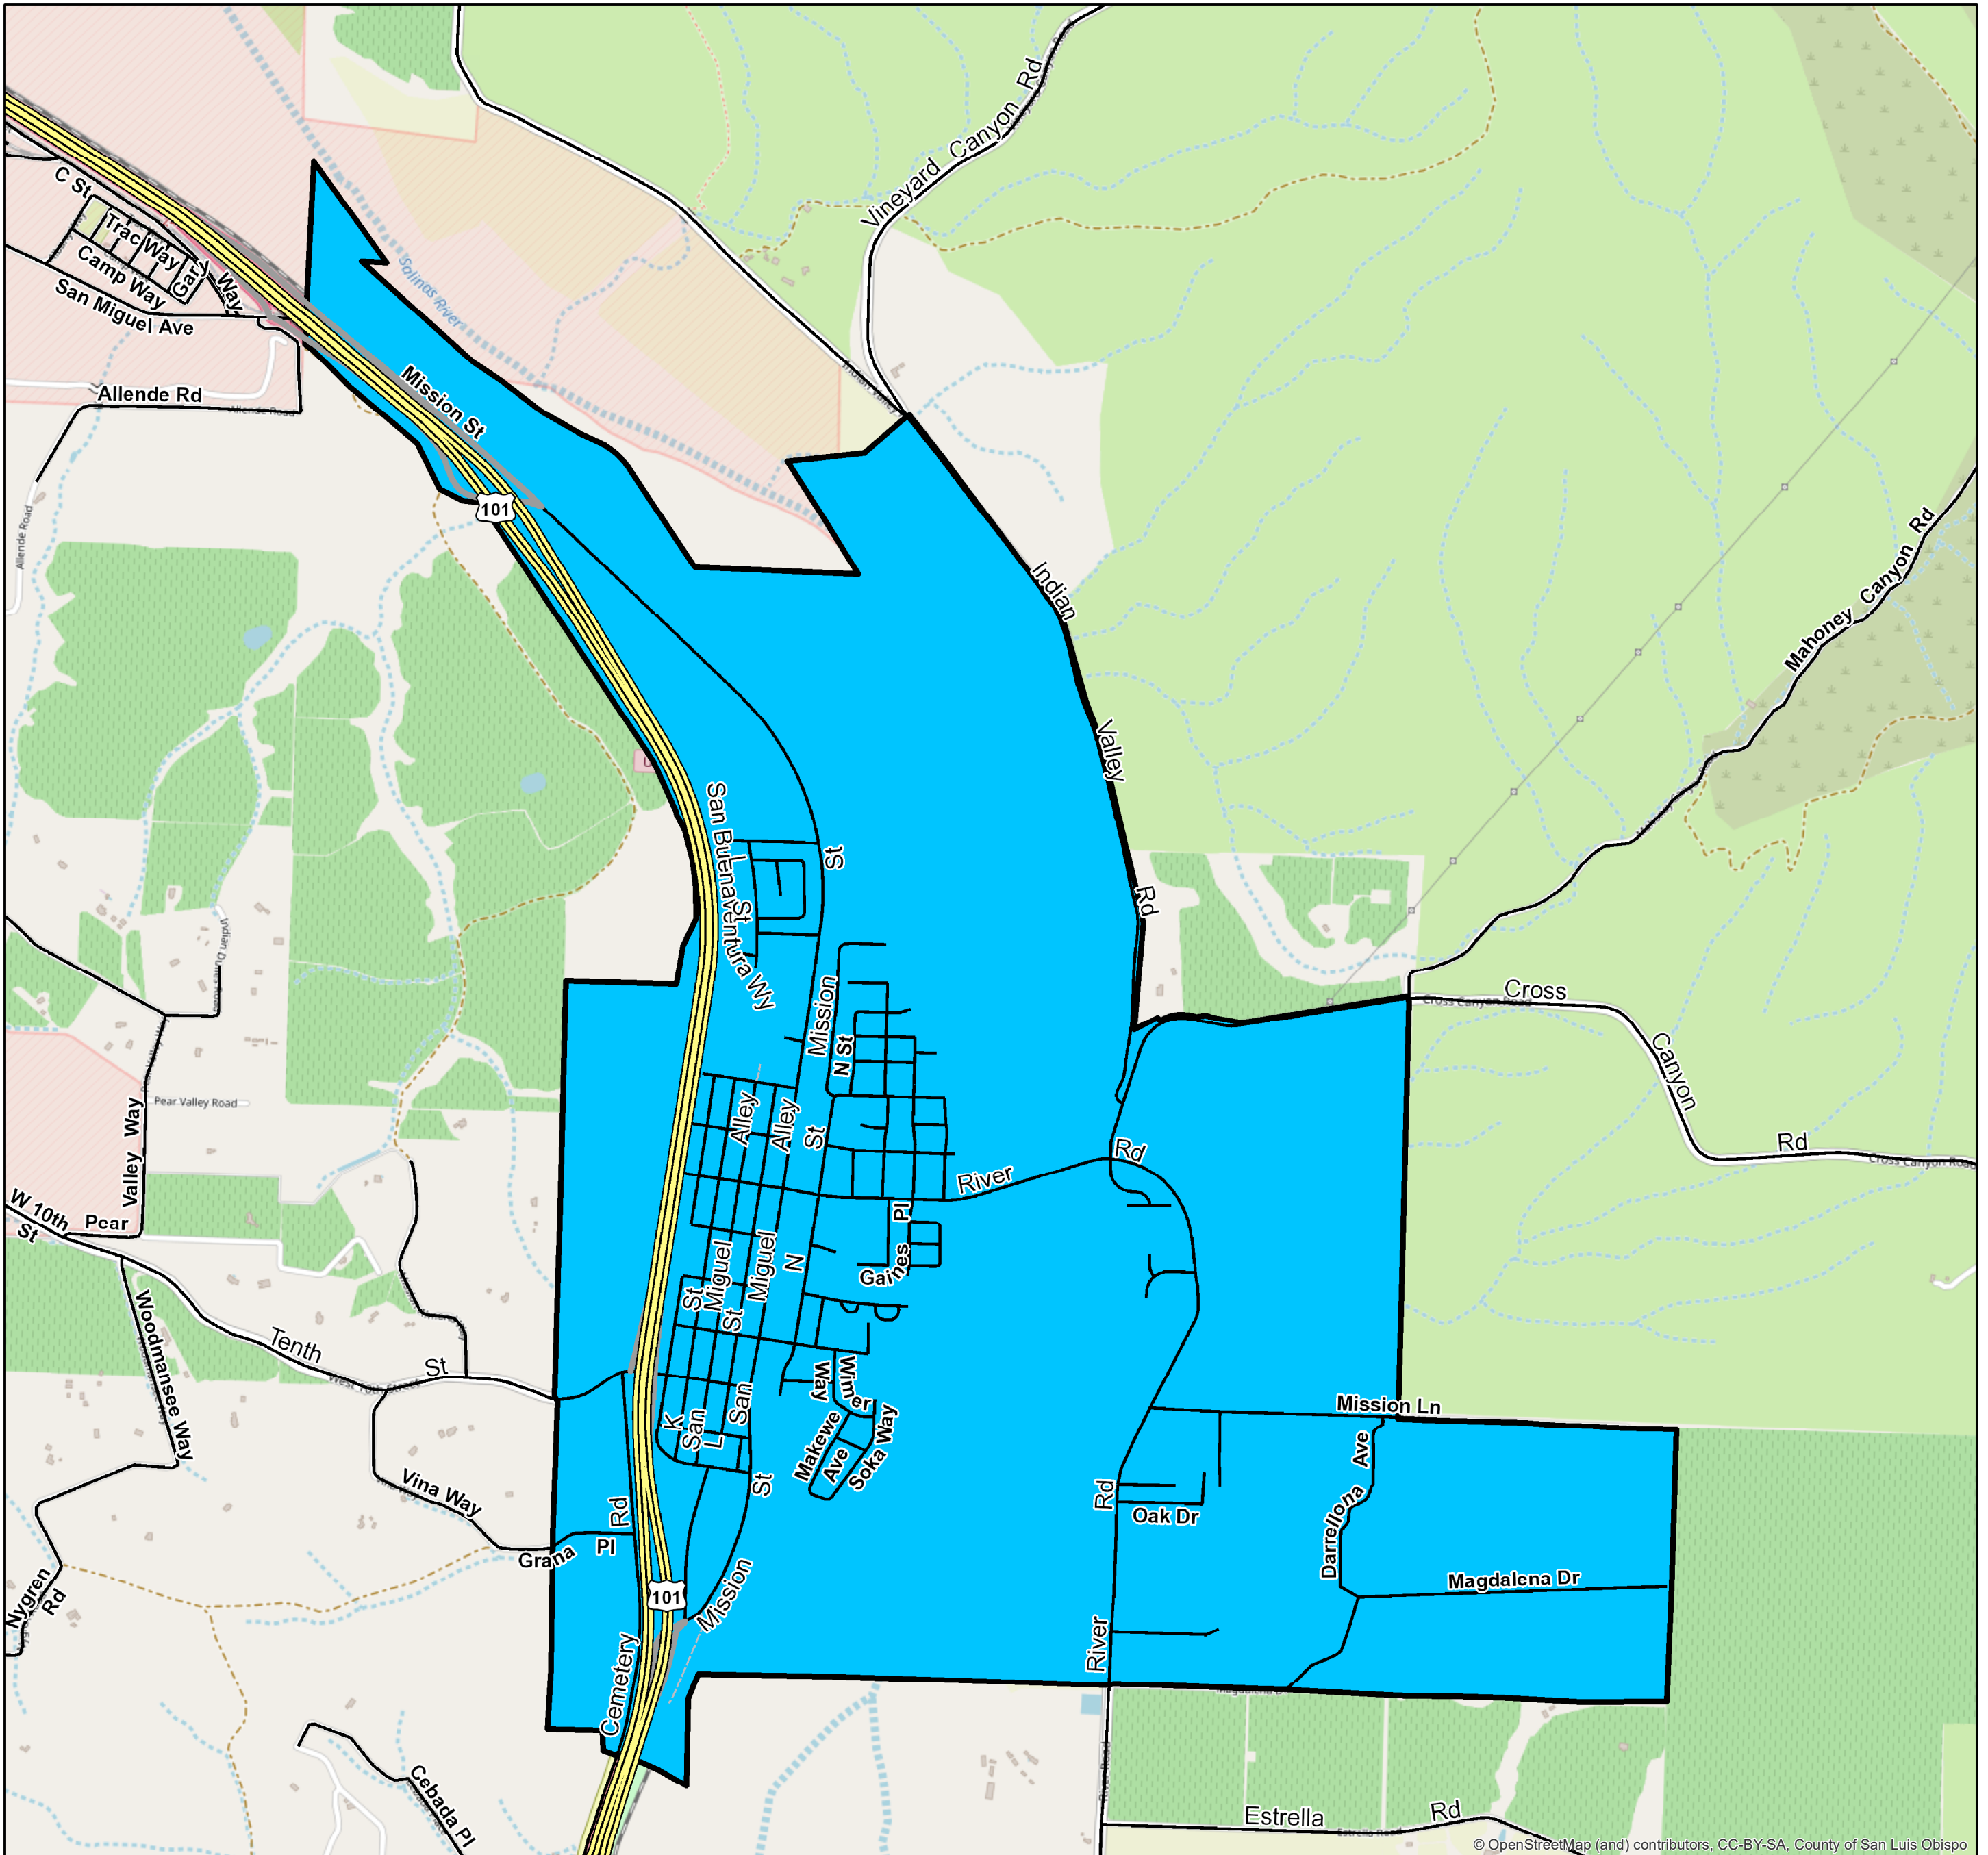

San Miguel Community Services District Service Area & Sphere of Influence Adopted: November 2013

© OpenStreetMap (and) contributors. CC-BY-SA. County of San Luis Obispo

Legend

-  Major Roads
-  Service Area
-  Sphere of Influence
(Same as Service Area)

Prepared By SLOLAFCO
Name: San Miguel_SOI Bndy
Date: 3/3/2020

Copyright (c) 2014 Esri